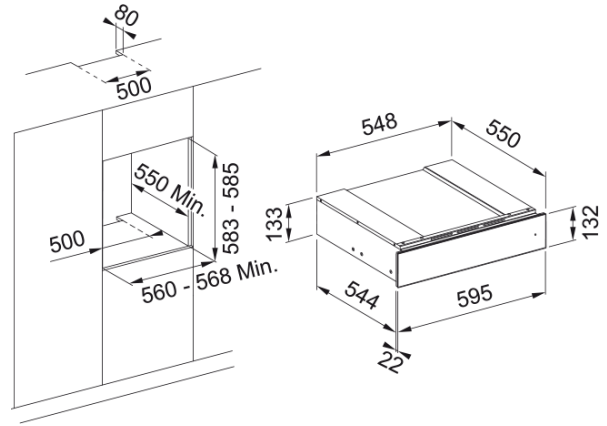

Mythos Warming Drawer FMY 14 DRW XS | 131.0611.212

Technical Data

Product Information

Color	Inox
Type	Warming drawers

Dimensions

Width: front to back	595.0
Height Overall	133.0
Depth Overall	566.0

Energy specifications

Voltage	220-240 V
Frequency (Hz)	50-60

Product Identification

Product brand	FRANKE
Product family	Mythos
Model range	MYTHOS

Properties

Cavity capacity	16.0
-----------------	------